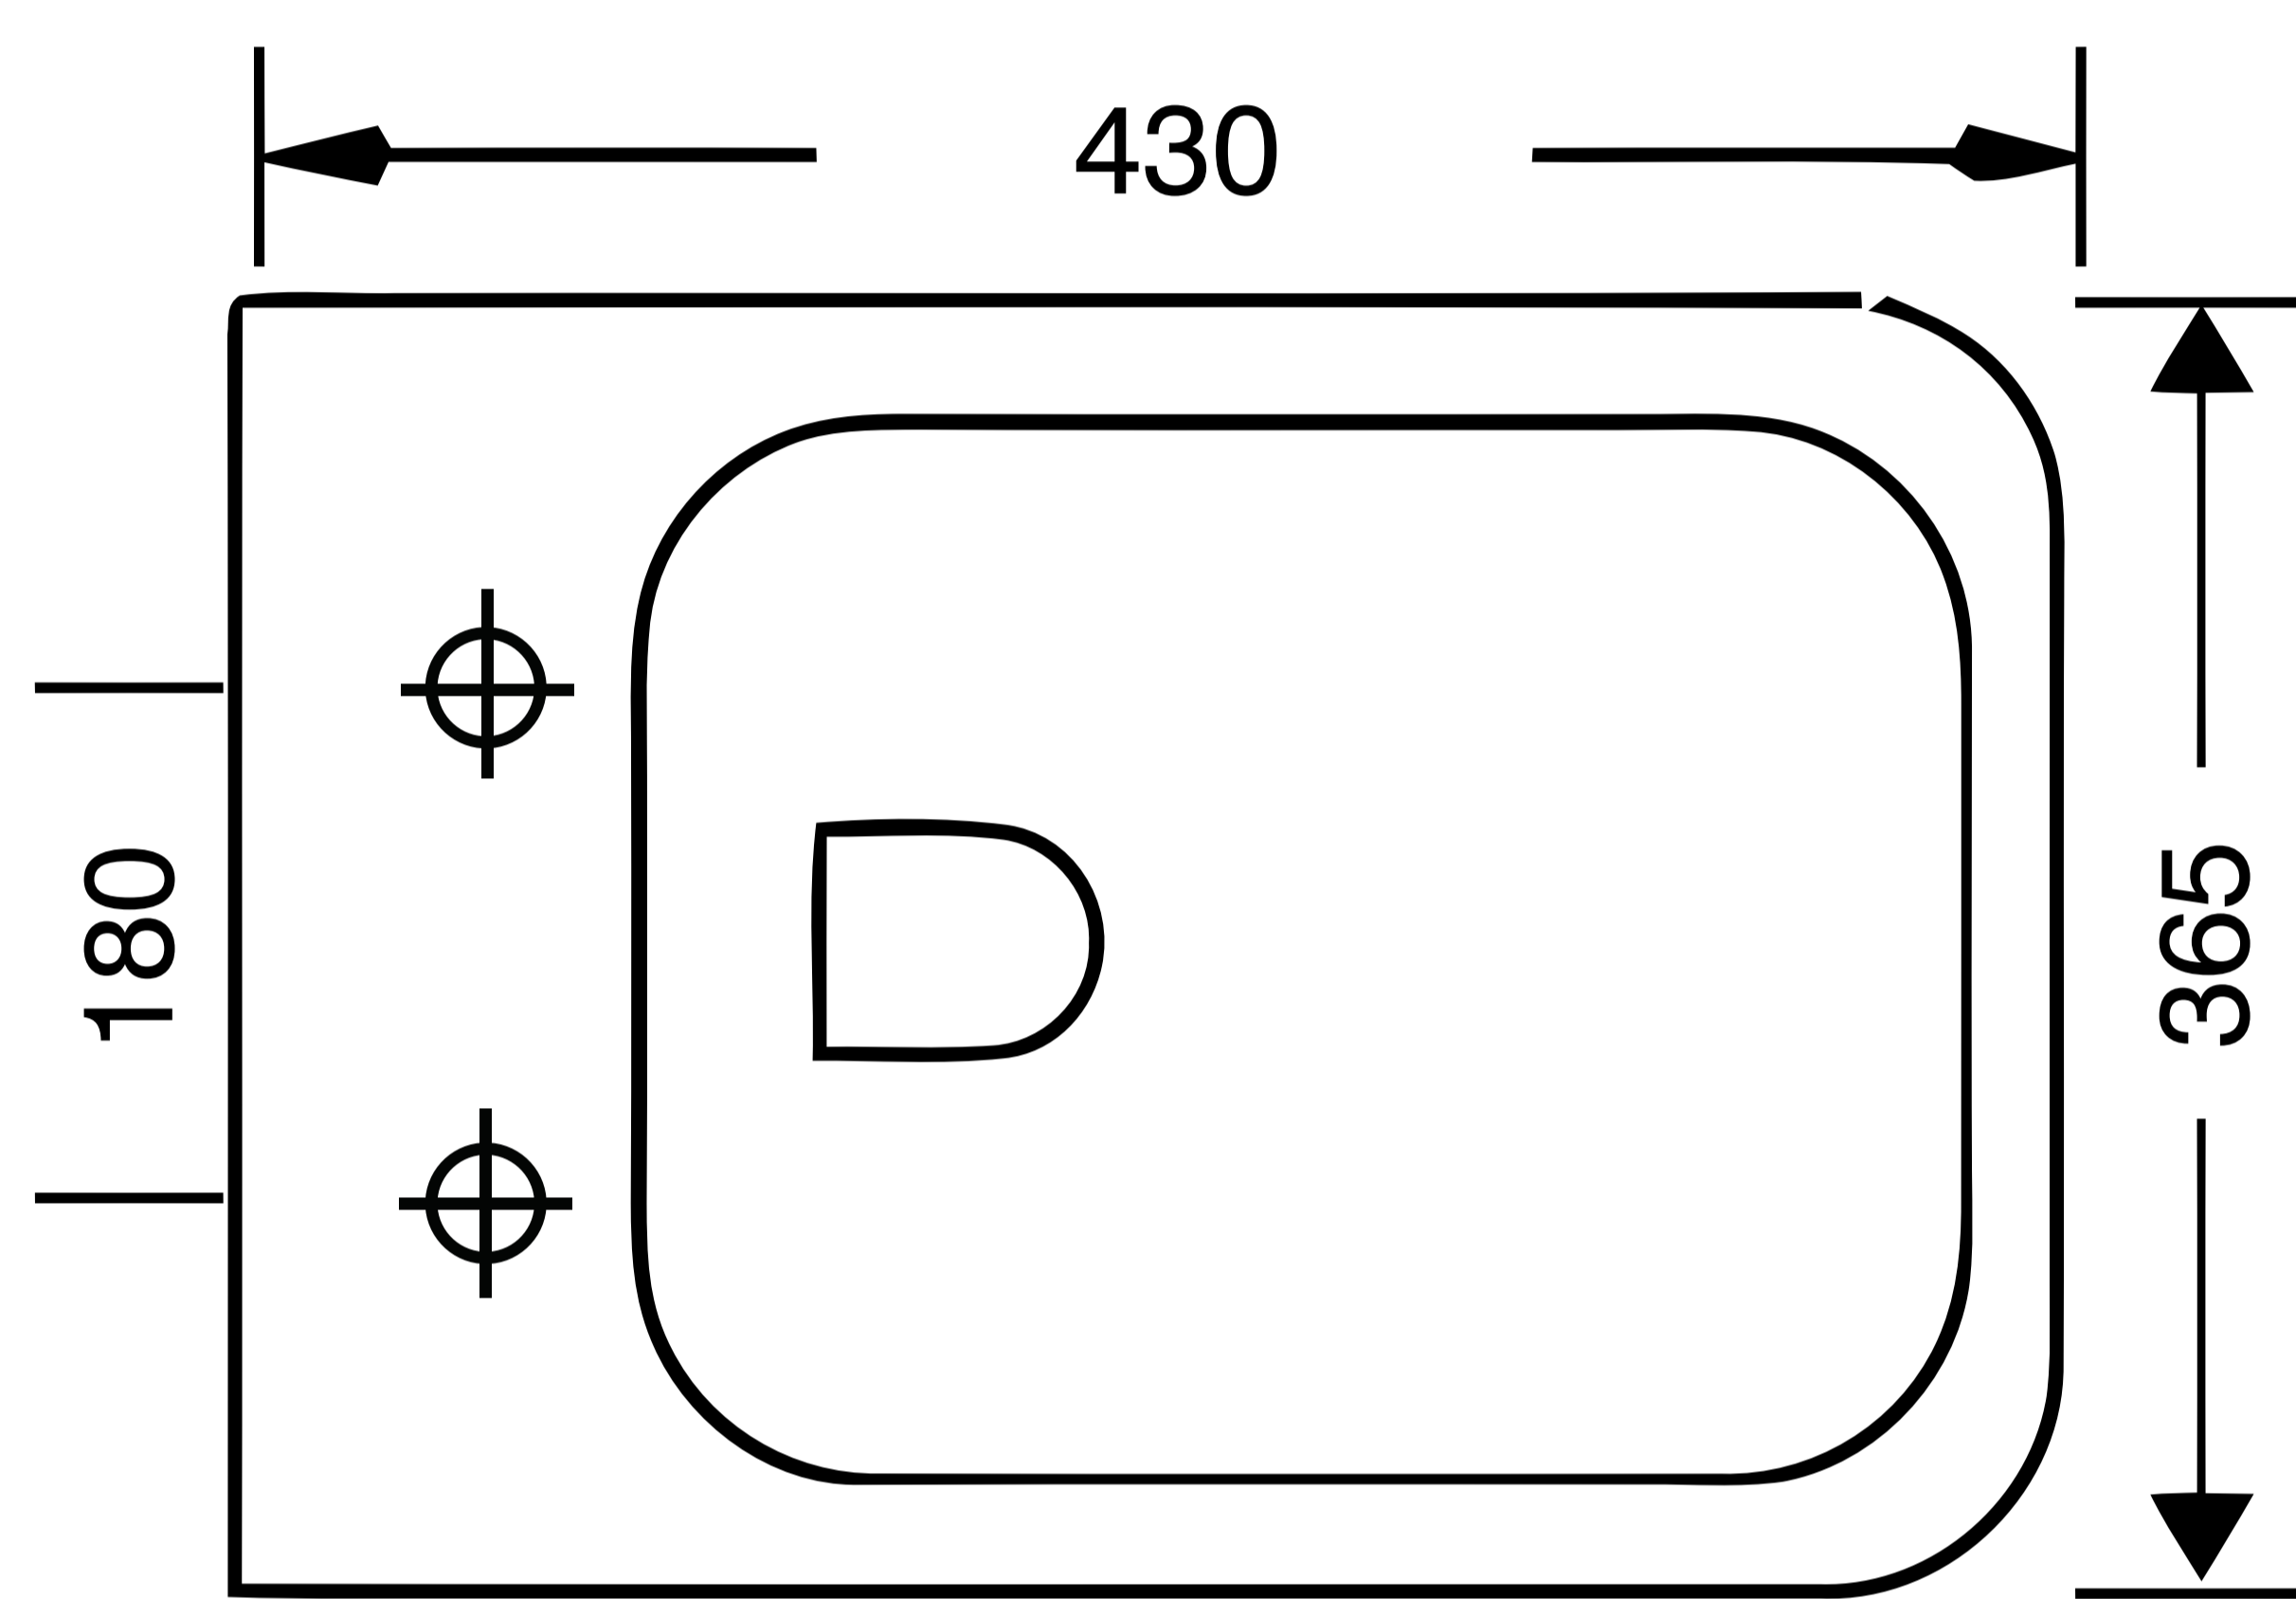

Rimless Wall Hung Toilet With Slim UF Seat Cover

Product Code : 1840

Technical Drawing

All dimension are in mm