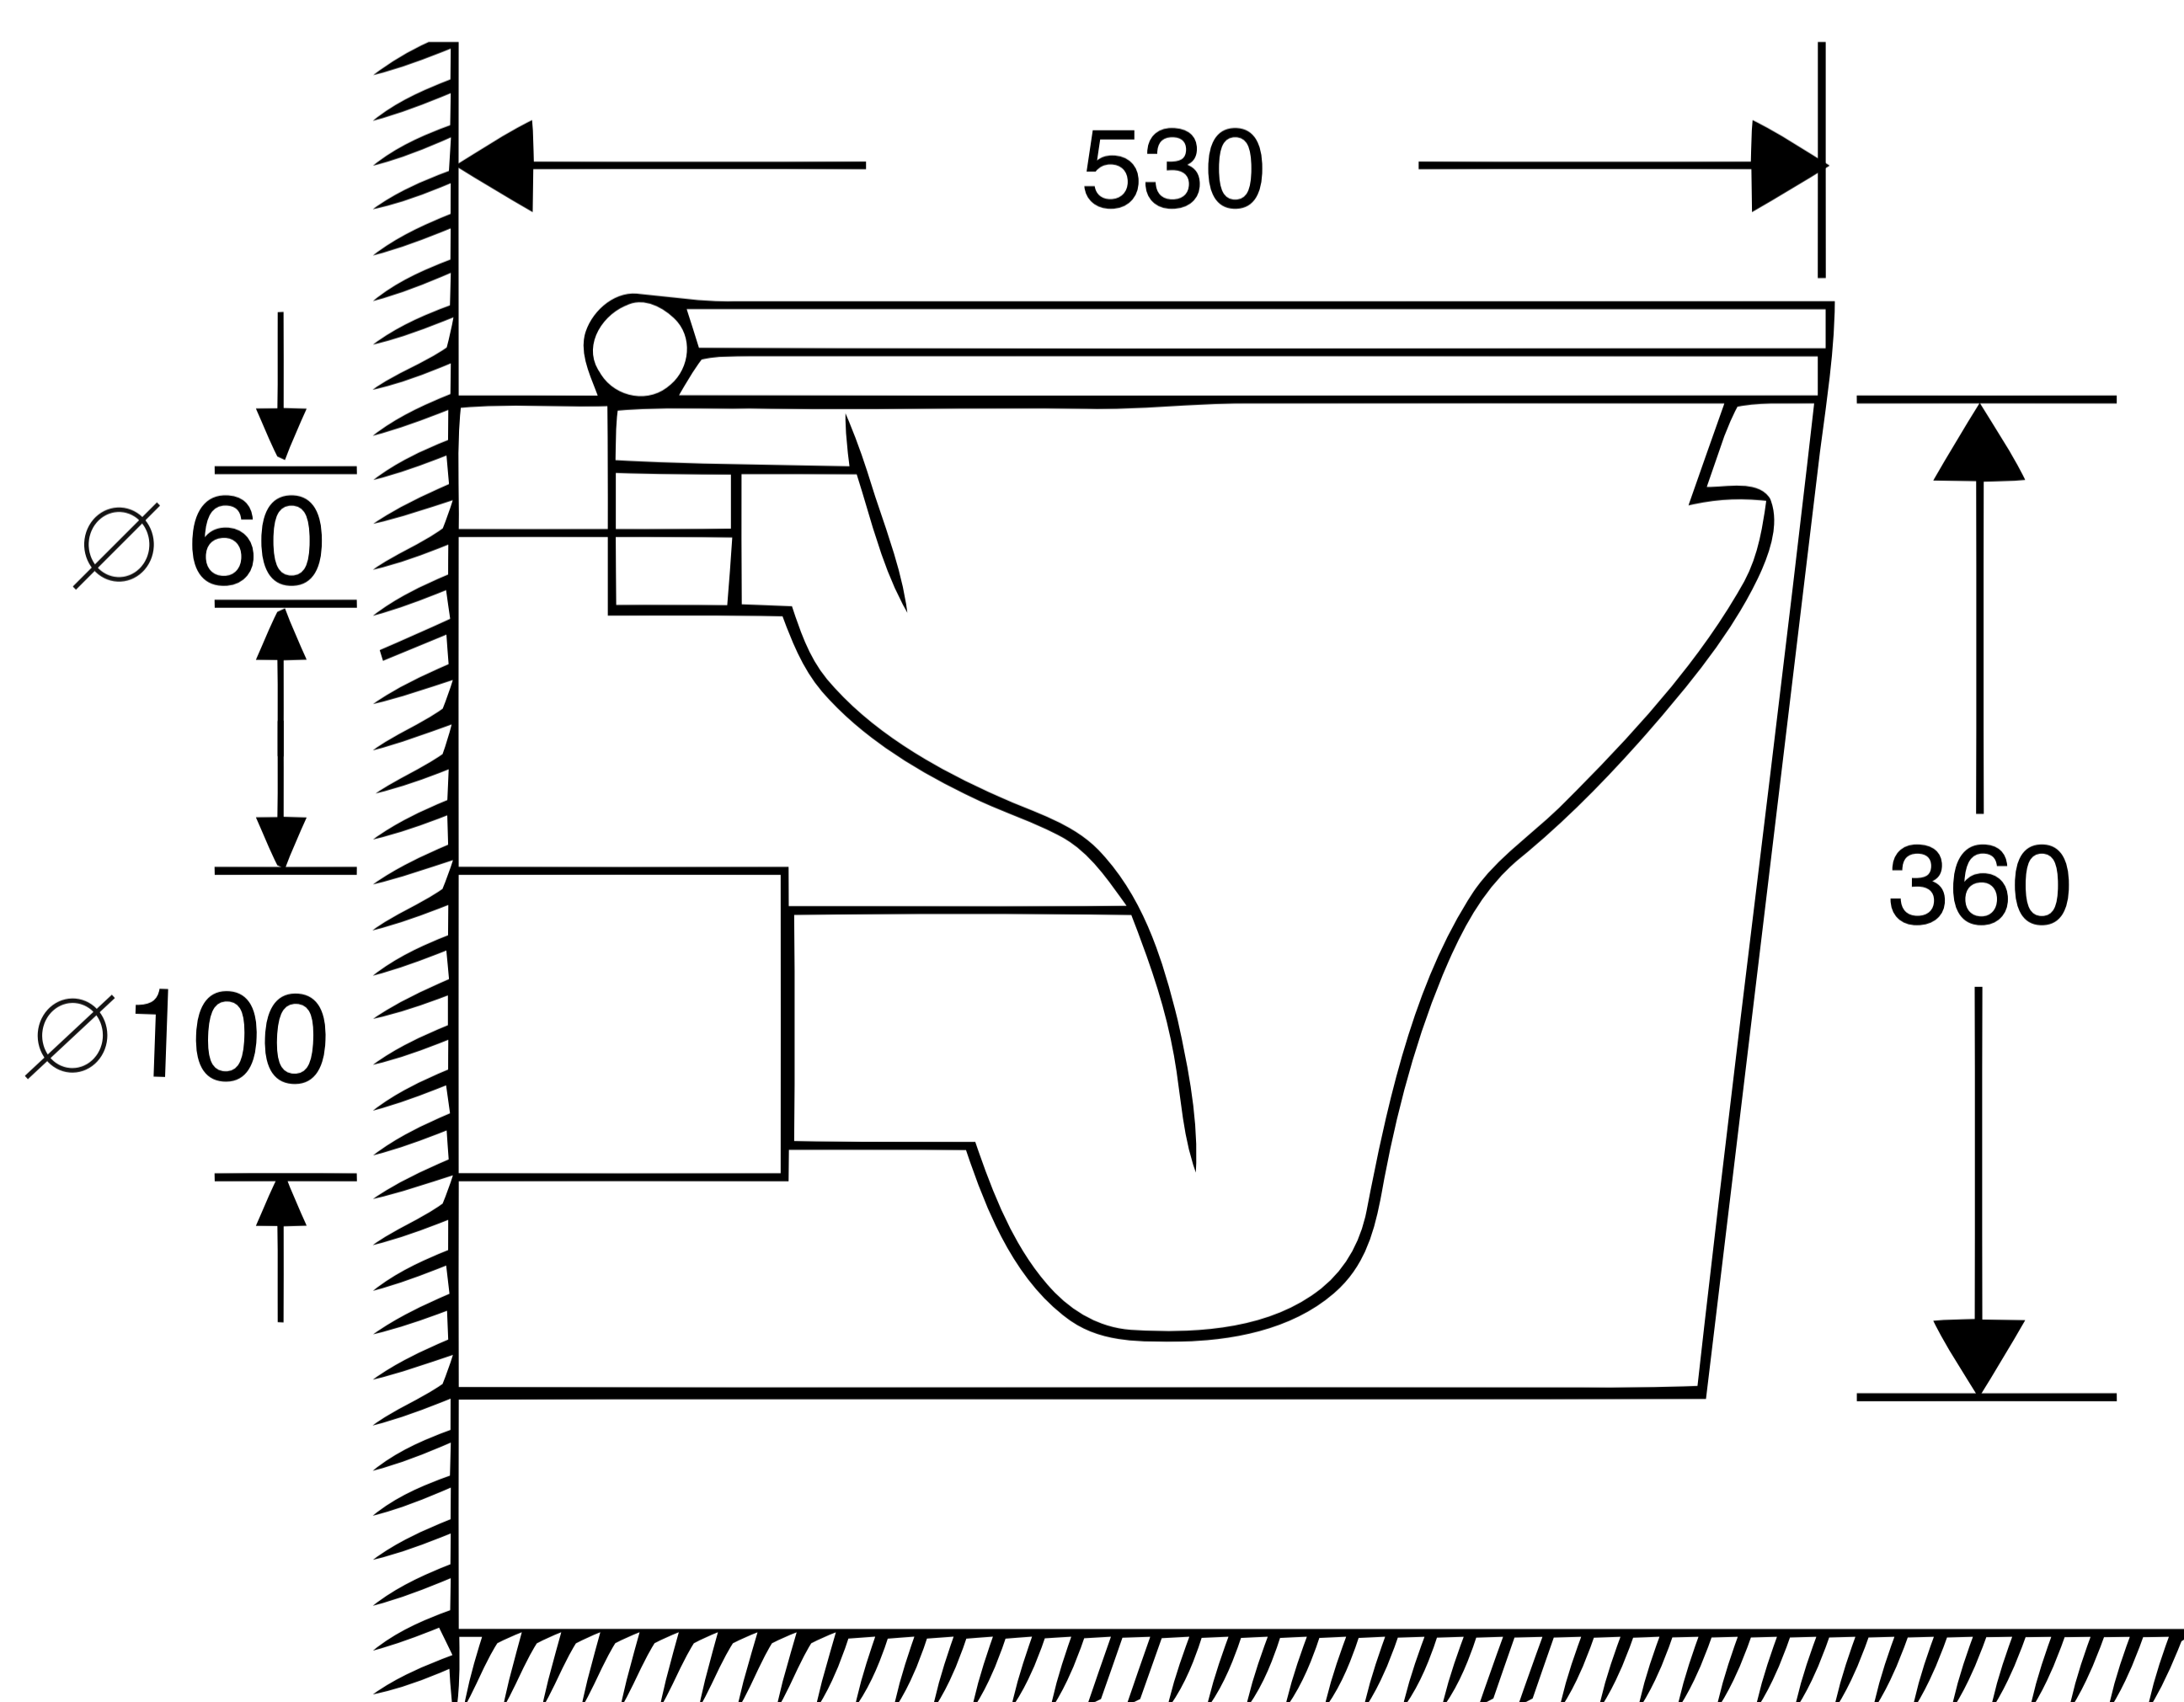

Rimless Wall Hung Toilet With Slim UF Seat Cover

Product Code : 1840

Technical Drawing

All dimension are in mm