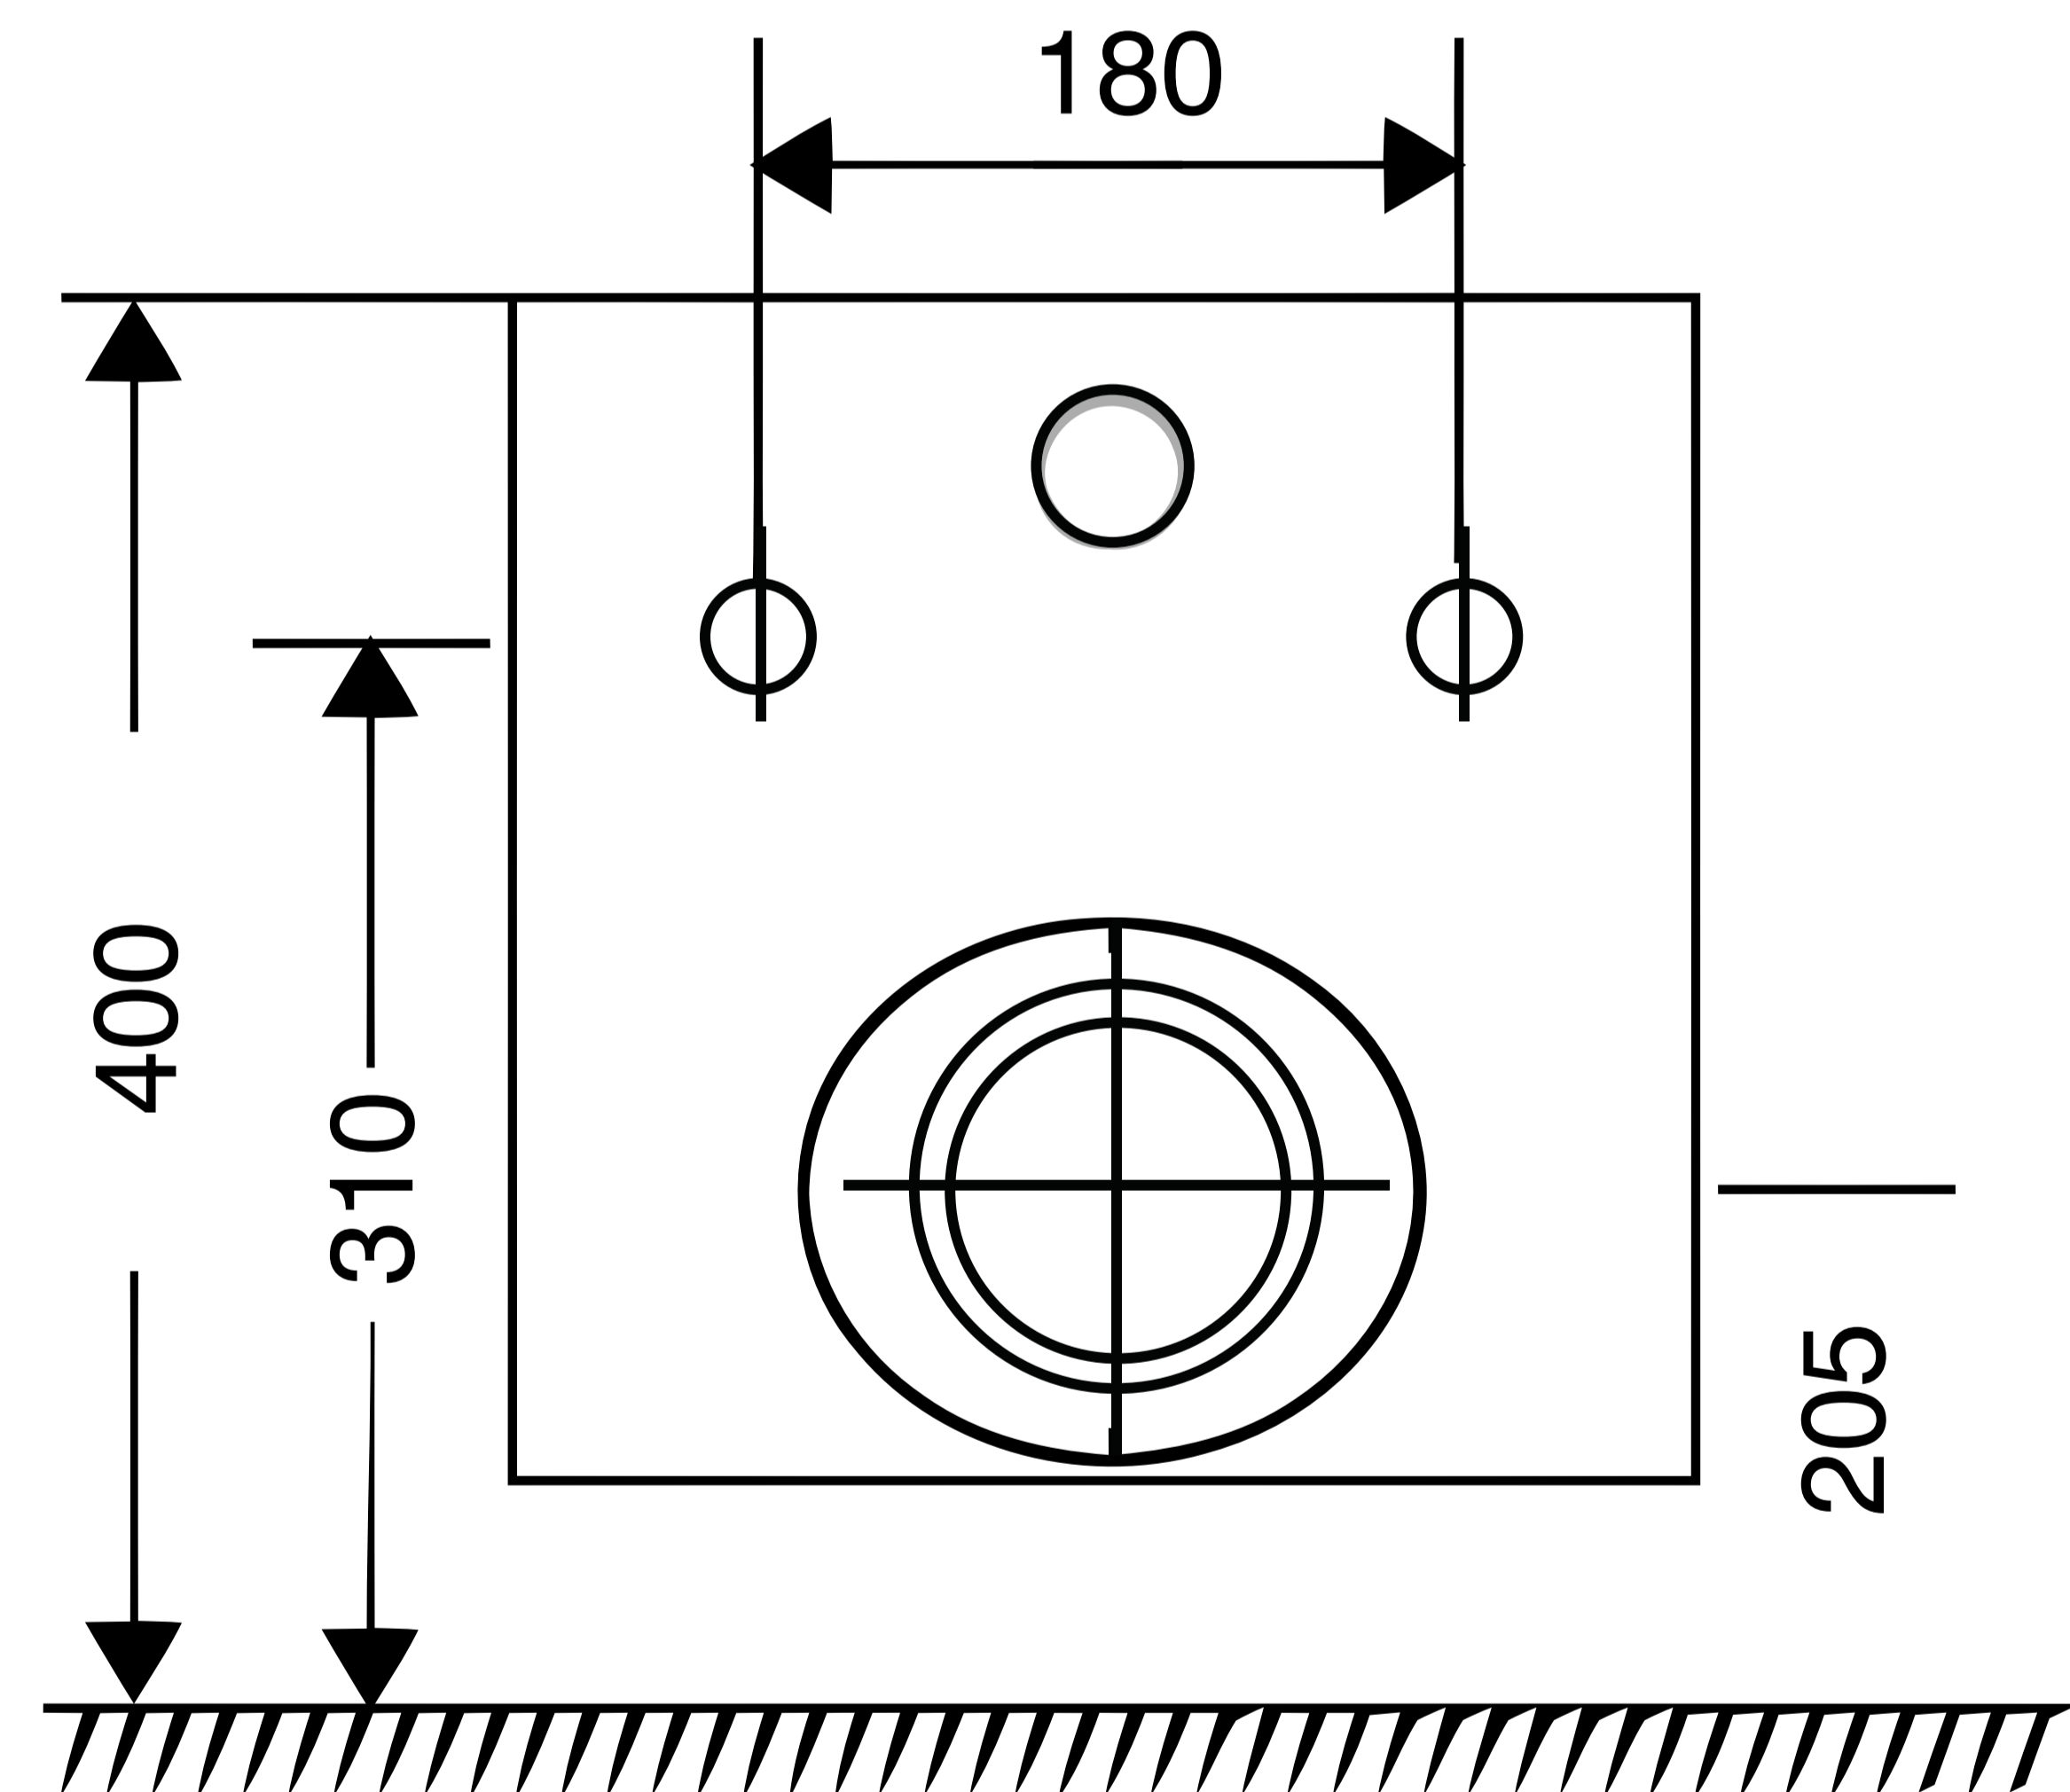

Rimless Wall Hung Toilet With Slim UF Seat Cover

Product Code : 1840

Technical Drawing

All dimension are in mm